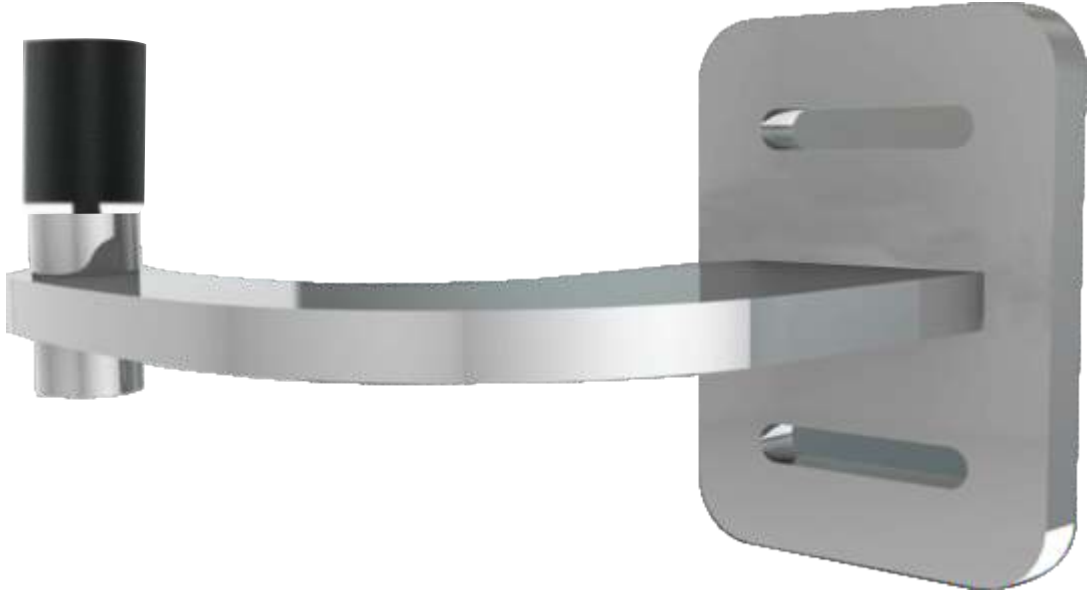

**İ-SKA-09-03 İNOX  
SOL/LEFT**

**Ağırlık / Weight: 660 gr**

**İNOX**  
Stainless Steel