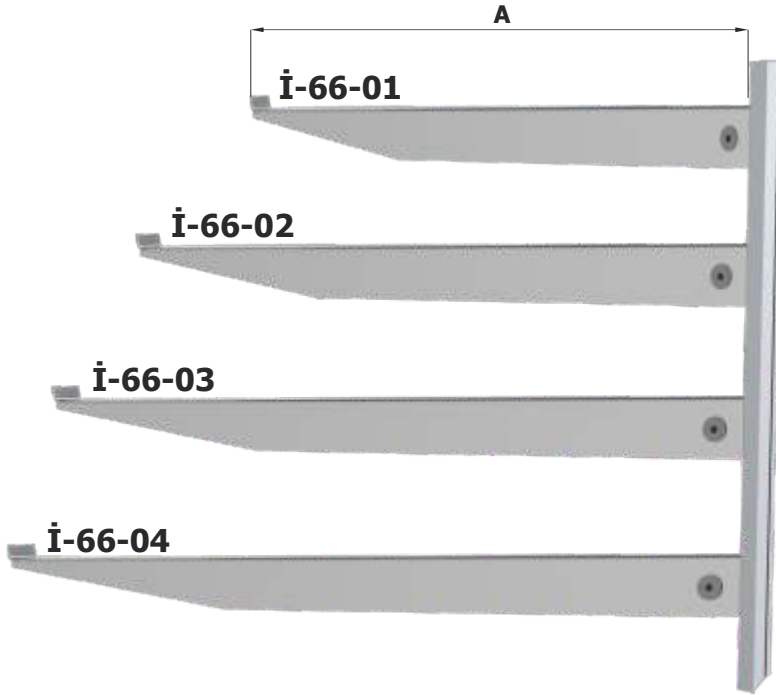

### DİK DOLAP RAF KOLU VERTICAL REF. SHELF PILASTER

MATERYAL / MATERIAL		
304 İNOX /304 STAINLESS STEEL		
430 İNOX /430 STAINLESS STEEL		
DKP BOYALI SAC / DKP PAINTED SHEET		
Kod/Code	A	Ağırlık/Weight
İ-66-01	40 CM	315 gr
İ-66-02	45 CM	354 gr
İ-66-03	50 CM	393 gr
İ-66-04	55 CM	433 gr