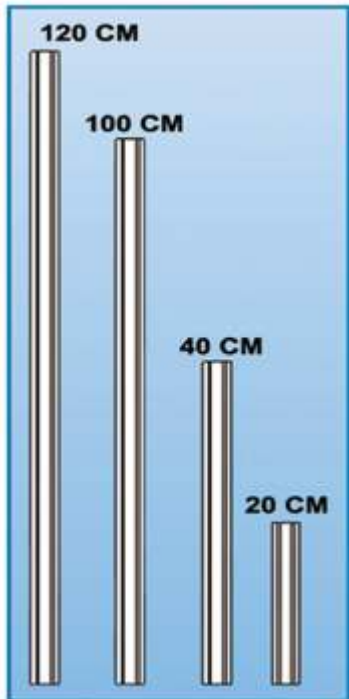

### DİK DOLAP RAF KOLU VERTICAL REF. SHELF PILASTER

MATERYAL / MATERIAL		
304 İNOX /304 STAINLESS STEEL		
430 İNOX /430 STAINLESS STEEL		
DKP BOYALI SAC / DKP PAINTED SHEET		
Kod/Code	A	Ağırlık/Weight
İ-66-01	40 CM	315 gr
İ-66-02	45 CM	354 gr
İ-66-03	50 CM	393 gr
İ-66-04	55 CM	433 gr