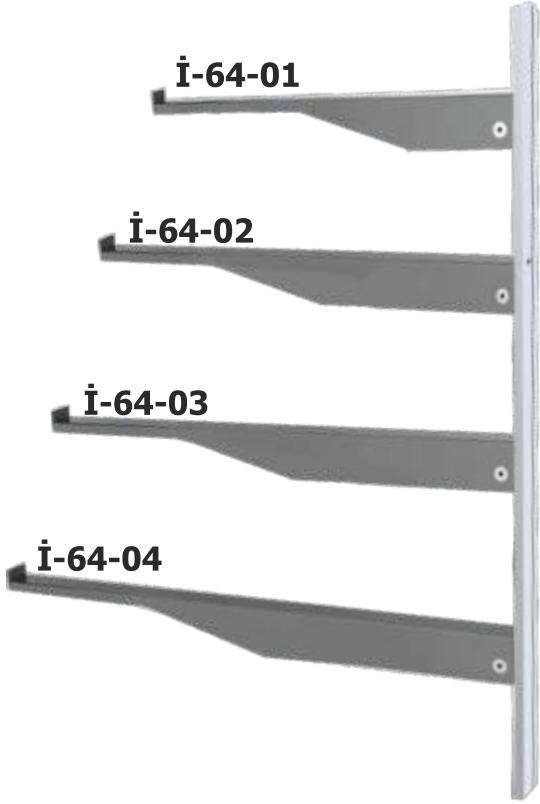

PASTA BZD. RAF KOLU / PASTRY SHELF PILASTER

İ-64-01

DİK DOLAP RAF KOLU
VERTICAL REF. SHELF HANDLE
MATERYAL / MATERIAL

304 İNOX /304 STAINLESS STEEL

430 İNOX /430 STAINLESS STEEL

DKP BOYALI SAC / DKP PAINTED SHEET

Kod/Code	A	Ağırlık/Weight
İ-64-01	40 CM	315 gr
İ-64-02	45 CM	354 gr
İ-64-03	50 CM	393 gr
İ-64-04	55 CM	433 gr

İ-58-D

ENDÜSTRİYEL BUZDOLABI RAF DİKMELERİ
INDUSTRIAL REFRIGERATION SHELF PILASTERS
ALUMINIUM SHELF HOLDER

MATERYAL / MATERIAL		ALÜMİNYUM/ALUMINIUM
Kod/Code	Boy/Length	Ağırlık/Weight
İ-58-D-01	20 CM	80,4 gr
İ-58-D-02	40 CM	160,8 gr
İ-58-D-03	100 CM	402 gr
İ-58-D-04	120 CM	482 gr