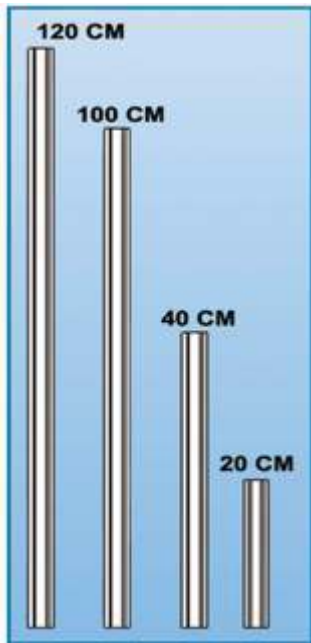

PASTA BZD. RAF KOLU / PASTRY SHELF PILASTER

İ-64-01

DİK DOLAP RAF KOLU
VERTICAL REF. SHELF HANDLE
MATERYAL / MATERIAL

304 İNOX /304 STAINLESS STEEL

430 İNOX /430 STAINLESS STEEL

DKP BOYALI SAC / DKP PAINTED SHEET

Kod/Code	A	Ağırlık/Weight
İ-64-01	40 CM	315 gr
İ-64-02	45 CM	354 gr
İ-64-03	50 CM	393 gr
İ-64-04	55 CM	433 gr

İ-58-D

ENDÜSTRİYEL BUZDOLABI RAF DİKMELERİ
INDUSTRIAL REFRIGERATION SHELF PILASTERS
ALUMINIUM SHELF HOLDER

MATERYAL / MATERIAL		ALÜMİNYUM/ALUMINIUM
Kod/Code	Boy/Length	Ağırlık/Weight
İ-58-D-01	20 CM	80,4 gr
İ-58-D-02	40 CM	160,8 gr
İ-58-D-03	100 CM	402 gr
İ-58-D-04	120 CM	482 gr