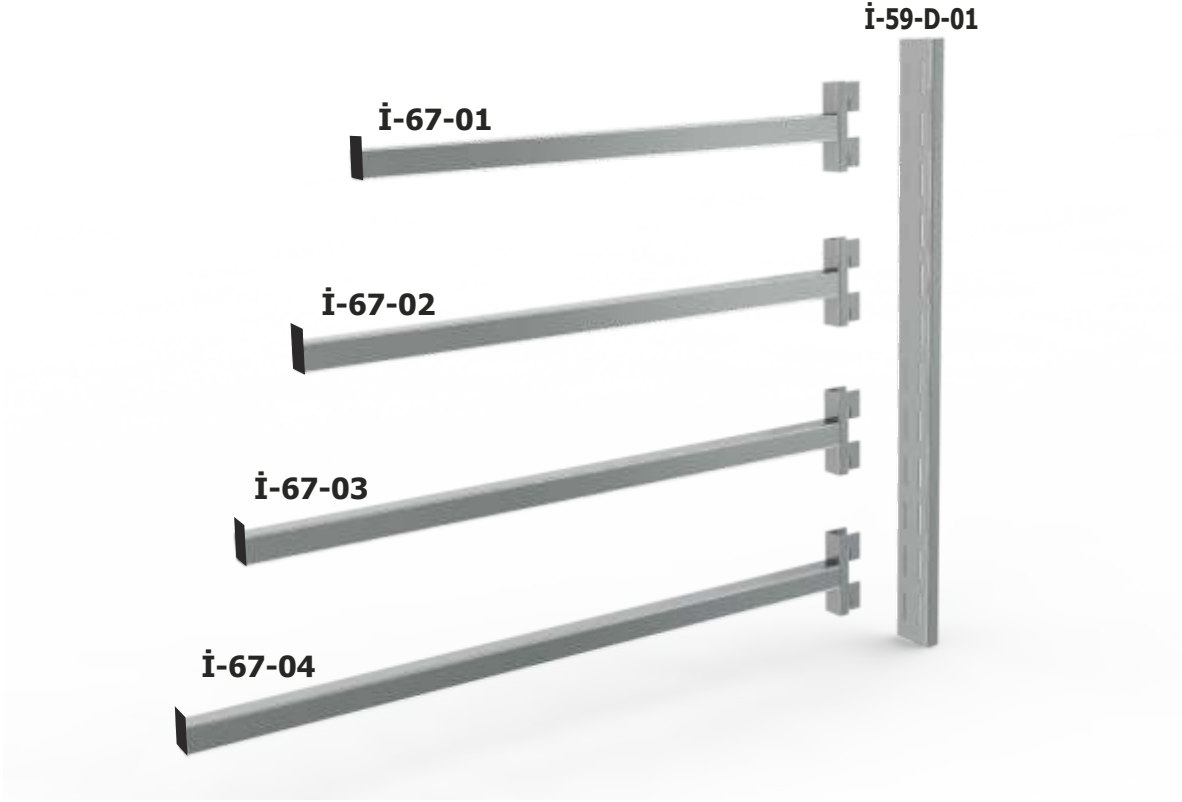

PASTA BZD. RAF KOLU / PASTRY SHELF PILASTER**İ-67-01****DİK DOLAP RAF KOLU**
VERTICAL REF. SHELF PILASTER

MATERYAL / MATERIAL		
304 İNOX /304 INOX STAINLESS STEEL		
DKP BOYALI SAC / DKP PAINTED SHEET		
Kod/Code	A	Ağırlık/Weight
İ-67-01	40 CM	315 gr
İ-67-02	45 CM	354 gr
İ-67-03	50 CM	393 gr
İ-67-04	55 CM	433 gr

ENDÜSTRİYEL BUZDOLABI RAF DİKMELERİ
INDUSTRIAL REFRIGERATION SHELF PILASTERS
ALUMINIUM SHELF HOLDER

MATERYAL / MATERIAL		430 İNOX
Kod/Code	Boy/Length	Ağırlık/Weight
İ-59-D-01	20 CM	80,4 gr
İ-59-D-02	40 CM	160,8 gr
İ-59-D-03	100 CM	402 gr
İ-59-D-04	120 CM	482 gr