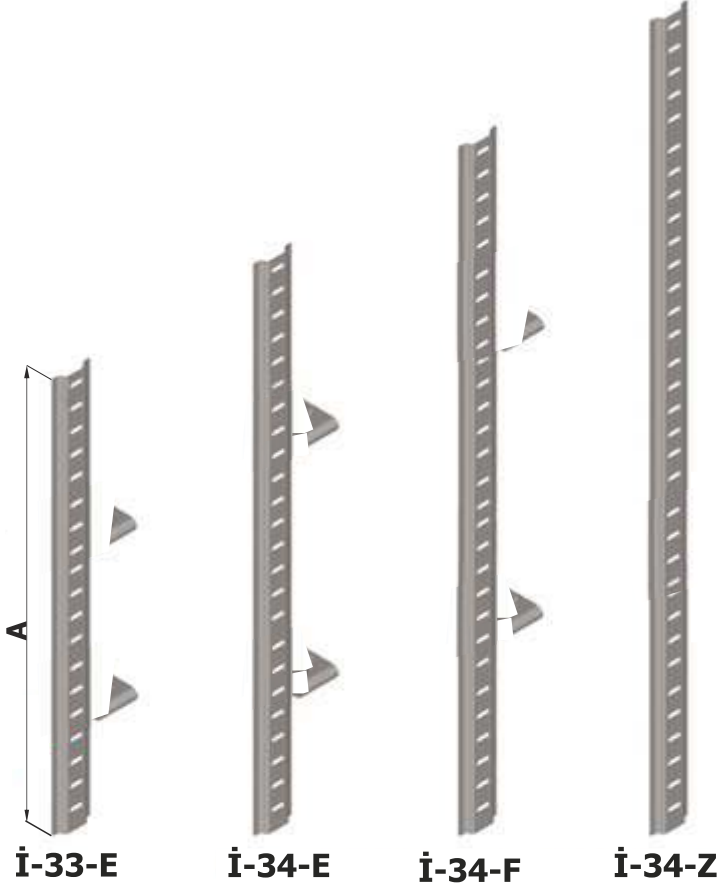

PASTA BZD. RAF KOLU / PASTRY SHELF PILASTER

İ-33-E

PASLANMAZ RAF TUTACAĞI
STAINLESS-STEEL SHELF HOLDER

MATERYAL / MATERIAL	
304 İNOX /304 STAINLESS STEEL	
430 İNOX /430 STAINLESS STEEL	
Kod/Code	Ağırlık/Weight
İ-33-D	12 gr

DİK DOLAP RAF DİKMELERİ VERTICAL REF. SHELF SUPPORTS

MATERYAL / MATERIAL		
304 İNOX /304 STAINLESS STEEL		
430 İNOX /430 STAINLESS STEEL		
DKP BOYALI SAC / DKP PAINTED SHEET		
Kod/Code	A	Ağırlık/Weight
İ-33-E	100 CM	200 gr
İ-34-E	120 CM	240 gr
İ-34-F	150 CM	300 gr
İ-34-Z	200 CM	400 gr